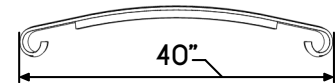

The Angled Measurement will remain constant and **never change**. This measurement is **not** dependant on the angle of your steps.

3-Step Model

Extend a tape measure to:

24-1/2"

4-Step Model

Extend a tape measure to:

36-1/2"

5-Step Model

Extend a tape measure to:

48"

2. Place tape measure flush against the edges of your steps.
3. Position the lower end of the tape measure over the center of the lower step where InstantRail will be installed. This is where the center of the lower post will be.
4. The other end of the tape measure is where the center of the upper post will be.
5. If the upper post position is not exactly centered on the step, InstantRail's position can be adjusted slightly forward or backward to suit your specific need.
6. Be aware that the bottom of InstantRail's posts with base trim measure 3-1/2" square. Therefore, allow for 1-3/4" clearance from the center of each post in all directions.

Bottom of Post Shown
 with Included Base Trim

3 Step Model
 Top Rail Length: 40"

4 Step Model
 Top Rail Length: 51"

5 Step Model
 Top Rail Length: 64-1/2"

HEAVY GAUGE
 ALUMINUM

DURABLE POWDER
 COATED FINISH