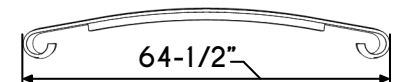

The Angled Measurement will remain constant and **never change**. This measurement is **not** dependant on the angle of your steps.

3-Step Model

Extend a tape measure to:

24-1/2"

4-Step Model

Extend a tape measure to:

36-1/2"

5-Step Model

Extend a tape measure to:

48"

2. Place tape measure flush against the edges of your steps.
3. Position the lower end of the tape measure over the center of the lower step where InstantRail will be installed. This is where the center of the lower post will be.
4. The other end of the tape measure is where the center of the upper post will be.
5. If the upper post position is not exactly centered on the step, InstantRail's position can be adjusted slightly forward or backward to suit your specific need.
6. Be aware that the bottom of InstantRail's posts with base trim measure 3-1/2" square. Therefore, allow for 1-3/4" clearance from the center of each post in all directions.

Bottom of Post Shown
 with Included Base Trim

3 Step Model
 Top Rail Length: 40"

4 Step Model
 Top Rail Length: 51"

5 Step Model
 Top Rail Length: 64-1/2"

HEAVY GAUGE
 ALUMINUM

DURABLE POWDER
 COATED FINISH