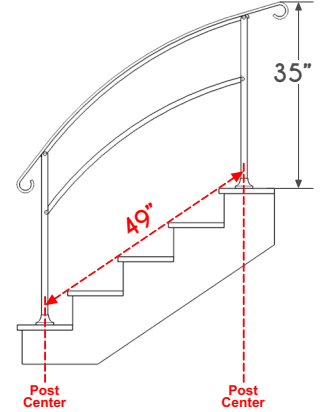

FOR MORE INFORMATION OR TO ORDER,
CALL 1-844-743-5140

VISIT US ONLINE AT WWW.INSTANTRAIL.COM

Your Dealer

How To Determine If InstantRail Will Work On Your Steps

ANGLED MEASUREMENT CENTER OF POST TO CENTER OF POST

The Angled Measurement will remain constant and **never change**. This measurement is **not** dependant on the angle of your steps.

3-Step Model

Extend a tape measure to:

24-1/2"

4-Step Model

Extend a tape measure to:

36-1/2"

5-Step Model

Extend a tape measure to:

48"

2. Place tape measure flush against the edges of your steps.
3. Position the lower end of the tape measure over the center of the lower step where InstantRail will be installed. This is where the center of the lower post will be.
4. The other end of the tape measure is where the center of the upper post will be.
5. If the upper post position is not exactly centered on the step, InstantRail's position can be adjusted slightly forward or backward to suit your specific need.
6. Be aware that the bottom of InstantRail's posts with base trim measure 3-1/2" square. Therefore, allow for 1-3/4" clearance from the center of each post in all directions.