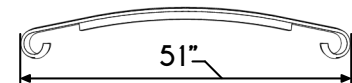

The Angled Measurement will remain constant and **never change**. This measurement is **not** dependant on the angle of your steps.

3-Step Model

Extend a tape measure to:

24-1/2"

4-Step Model

Extend a tape measure to:

36-1/2"

5-Step Model

Extend a tape measure to:

48"

2. Place tape measure flush against the edges of your steps.
3. Position the lower end of the tape measure over the center of the lower step where InstantRail will be installed. This is where the center of the lower post will be.
4. The other end of the tape measure is where the center of the upper post will be.
5. If the upper post position is not exactly centered on the step, InstantRail's position can be adjusted slightly forward or backward to suit your specific need.
6. Be aware that the bottom of InstantRail's posts with base trim measure 3-1/2" square. Therefore, allow for 1-3/4" clearance from the center of each post in all directions.

Bottom of Post Shown
 with Included Base Trim

3 Step Model
 Top Rail Length: 40"

4 Step Model
 Top Rail Length: 51"

5 Step Model
 Top Rail Length: 64-1/2"

HEAVY GAUGE
 ALUMINUM

DURABLE POWDER
 COATED FINISH