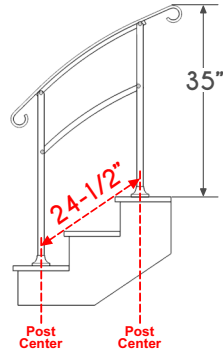

FOR MORE INFORMATION OR TO ORDER,
CALL 1-844-743-5140

VISIT US ONLINE AT WWW.INSTANTRAIL.COM

Your Dealer

How To Determine If InstantRail Will Work On Your Steps

ANGLED MEASUREMENT CENTER OF POST TO CENTER OF POST

The Angled Measurement will remain constant and **never change**. This measurement is **not** dependant on the angle of your steps.

3-Step Model

Extend a tape measure to:

24-1/2"

4-Step Model

Extend a tape measure to:

36-1/2"

5-Step Model

Extend a tape measure to:

48"

2. Place tape measure flush against the edges of your steps.
3. Position the lower end of the tape measure over the center of the lower step where InstantRail will be installed. This is where the center of the lower post will be.
4. The other end of the tape measure is where the center of the upper post will be.
5. If the upper post position is not exactly centered on the step, InstantRail's position can be adjusted slightly forward or backward to suit your specific need.
6. Be aware that the bottom of InstantRail's posts with base trim measure 3-1/2" square. Therefore, allow for 1-3/4" clearance from the center of each post in all directions.