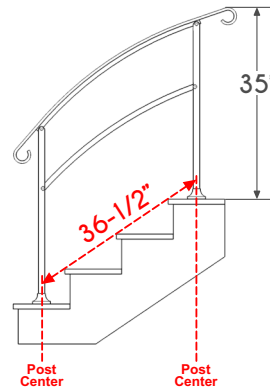

FOR MORE INFORMATION OR TO ORDER,
CALL 1-844-743-5140

VISIT US ONLINE AT WWW.INSTANTRAIL.COM

Your Dealer

How To Determine If InstantRail Will Work On Your Steps

ANGLED MEASUREMENT CENTER OF POST TO CENTER OF POST

The Angled Measurement will remain constant and **never change**. This measurement is **not** dependant on the angle of your steps.

3-Step Model

Extend a tape measure to:

24-1/2"

4-Step Model

Extend a tape measure to:

36-1/2"

5-Step Model

Extend a tape measure to:

48"

2. Place tape measure flush against the edges of your steps.
3. Position the lower end of the tape measure over the center of the lower step where InstantRail will be installed. This is where the center of the lower post will be.
4. The other end of the tape measure is where the center of the upper post will be.
5. If the upper post position is not exactly centered on the step, InstantRail's position can be adjusted slightly forward or backward to suit your specific need.
6. Be aware that the bottom of InstantRail's posts with base trim measure 3-1/2" square. Therefore, allow for 1-3/4" clearance from the center of each post in all directions.