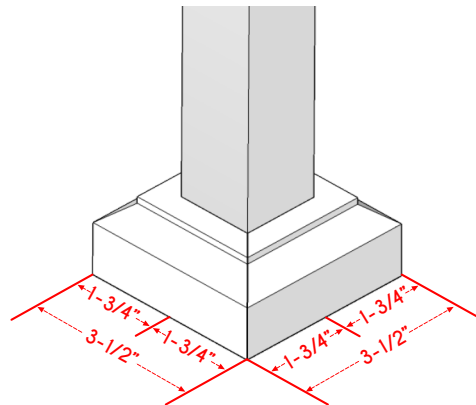

The Angled Measurement will remain constant and **never change**. This measurement is **not** dependant on the angle of your steps.

3-Step Model

Extend a tape measure to:

24-1/2"

4-Step Model

Extend a tape measure to:

36-1/2"

5-Step Model

Extend a tape measure to:

48"

2. Place tape measure flush against the edges of your steps.
3. Position the lower end of the tape measure over the center of the lower step where InstantRail will be installed. This is where the center of the lower post will be.
4. The other end of the tape measure is where the center of the upper post will be.
5. If the upper post position is not exactly centered on the step, InstantRail's position can be adjusted slightly forward or backward to suit your specific need.
6. Be aware that the bottom of InstantRail's posts with base trim measure 3-1/2" square. Therefore, allow for 1-3/4" clearance from the center of each post in all directions.