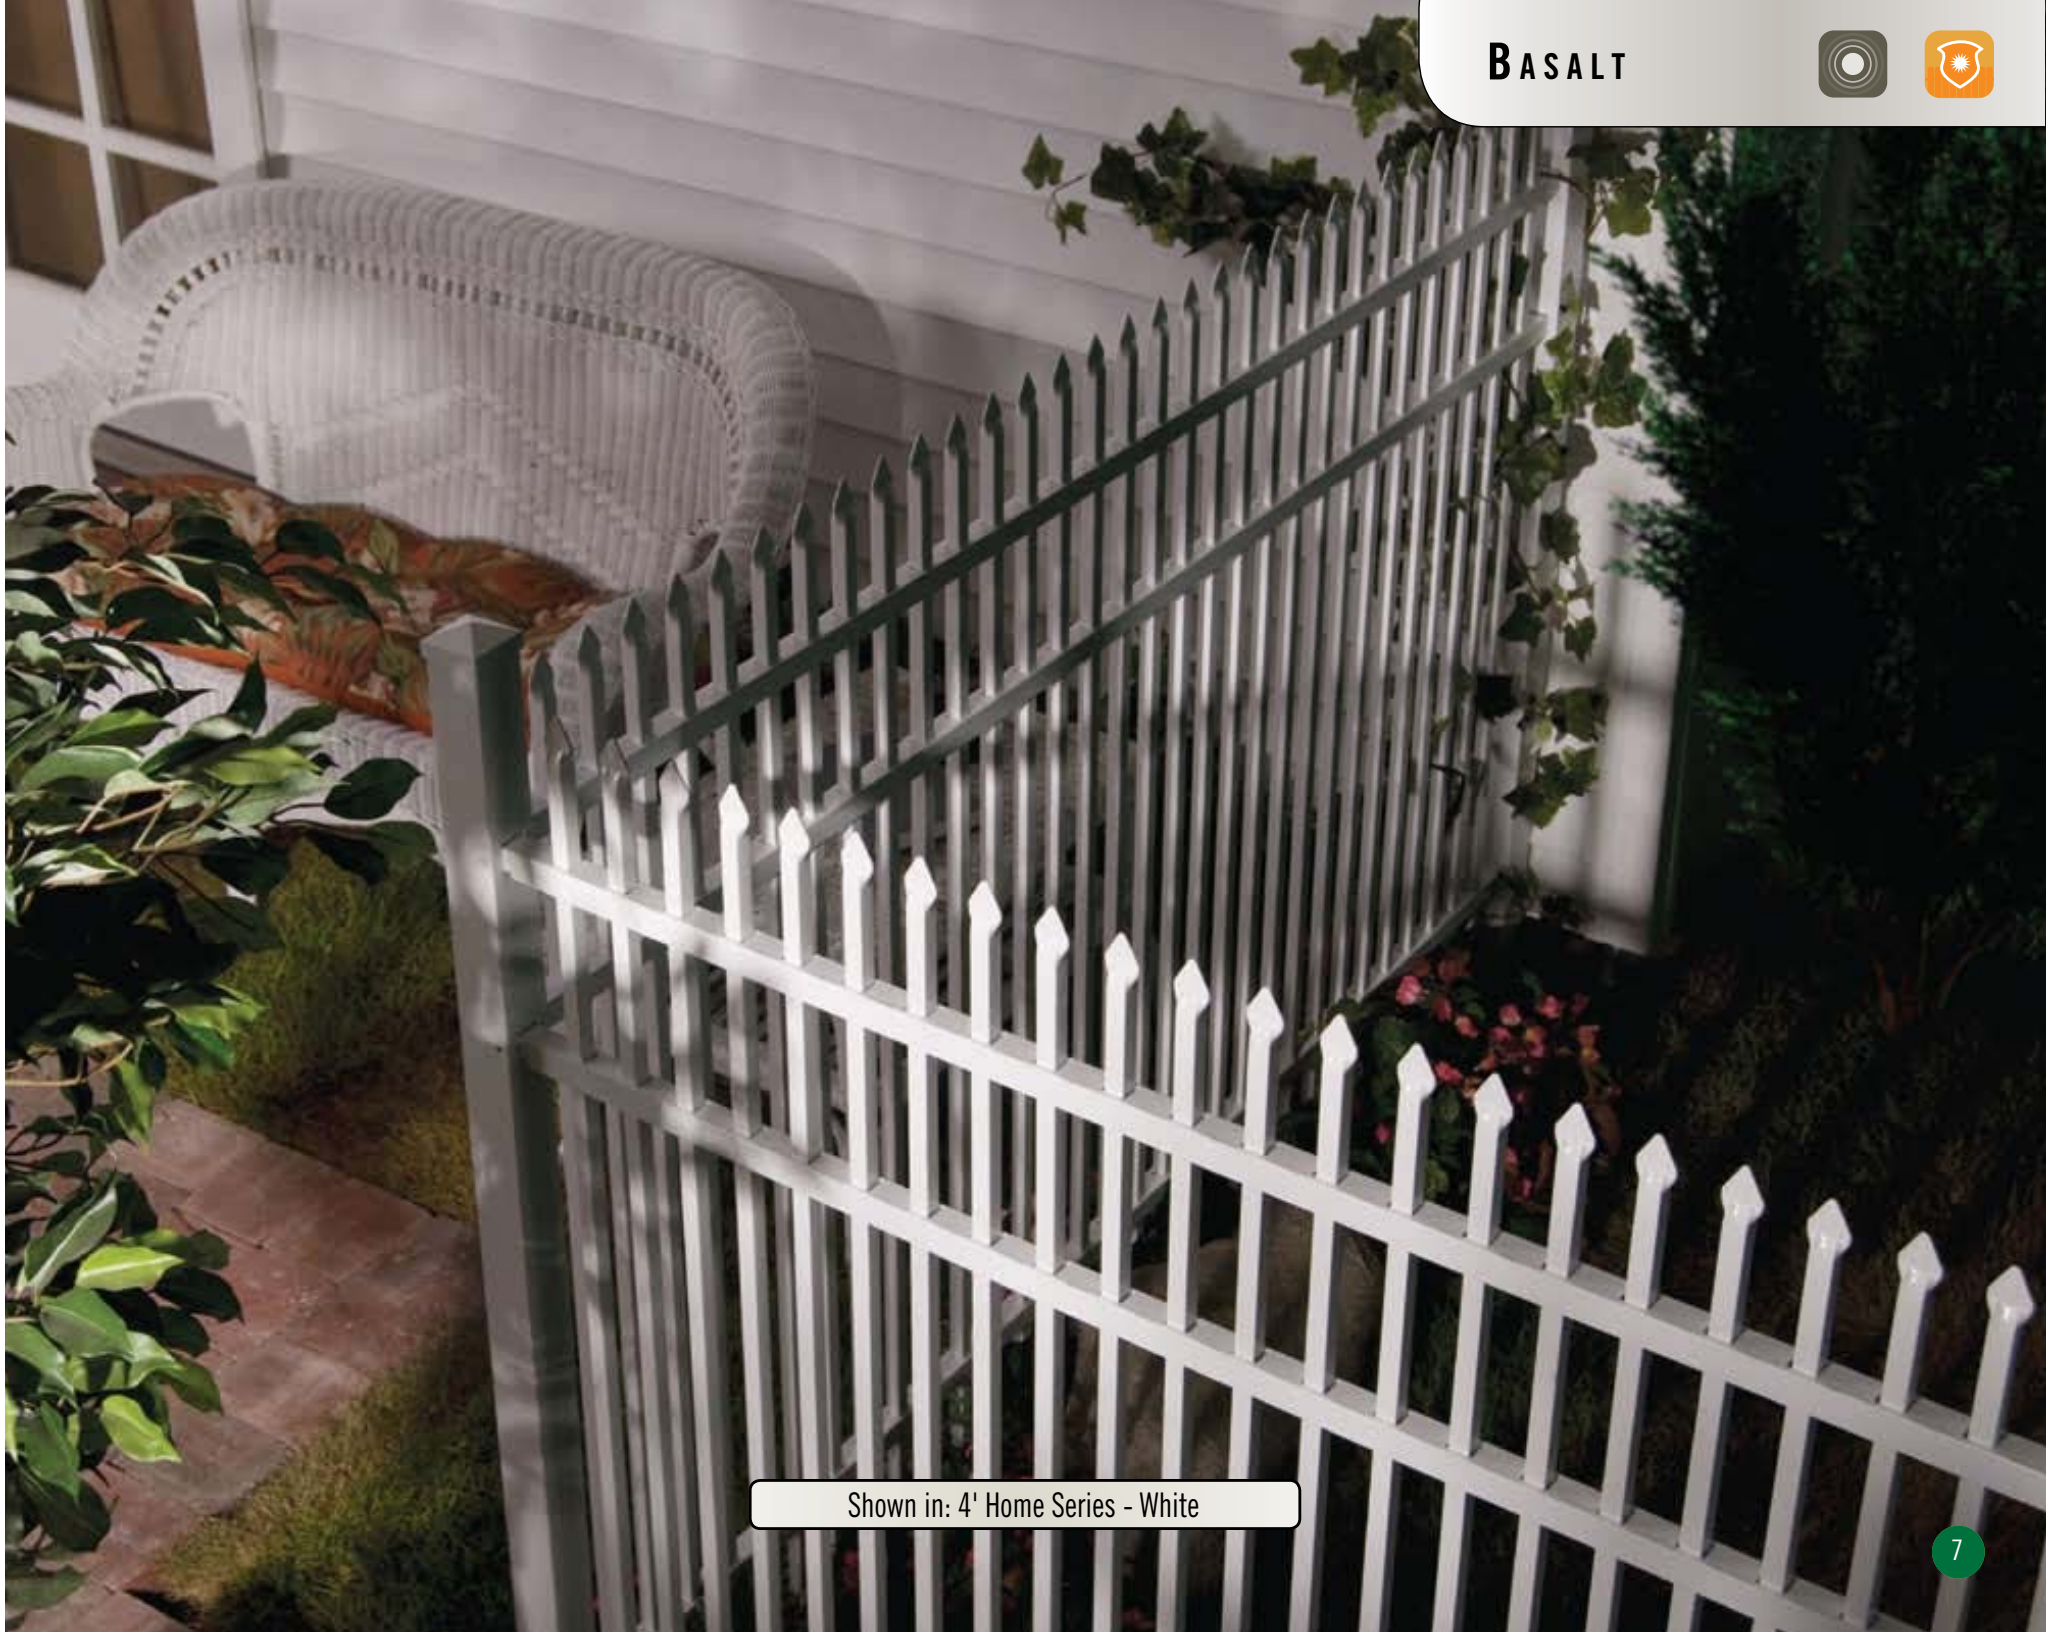

Shown in: 4' Home Series - White