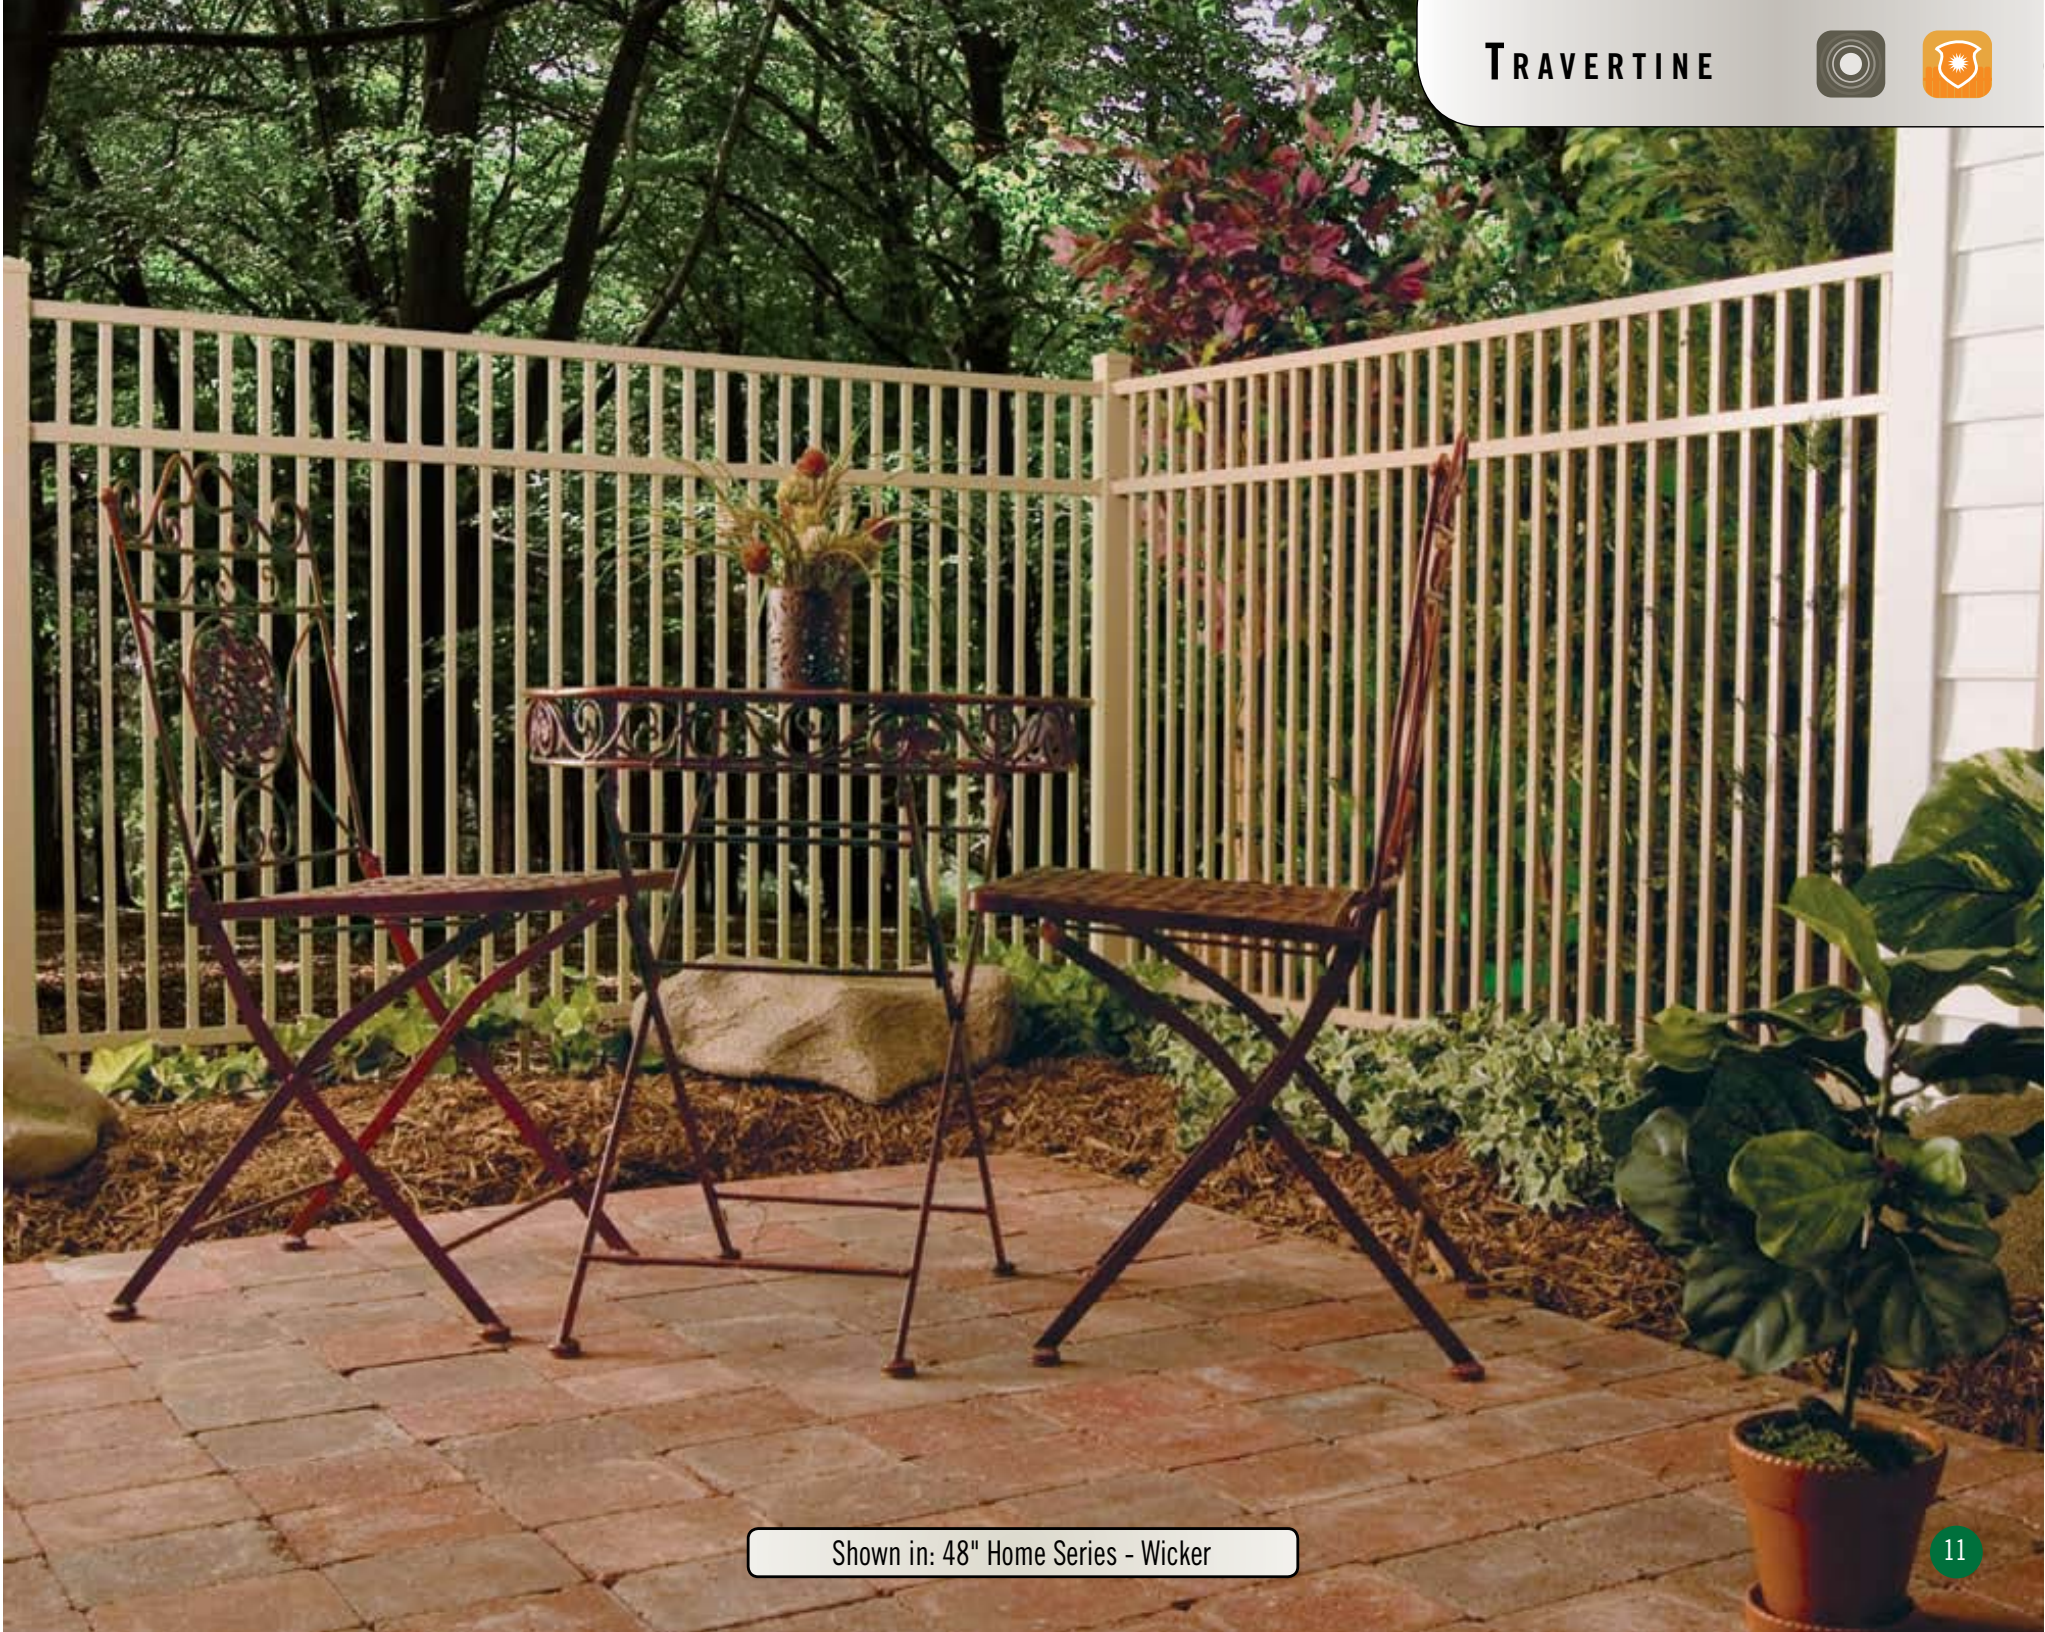

GRANITE

Shown in: 54" Home Series - Black

MARBLE

Shown in: 5' Haven Series - Metallic Pewter

ONYX

Shown in: 5' Home Series - Black

SLATE
(WITH OPTIONAL FINIAL TOPS)

Shown in: 4' Home Series - Black