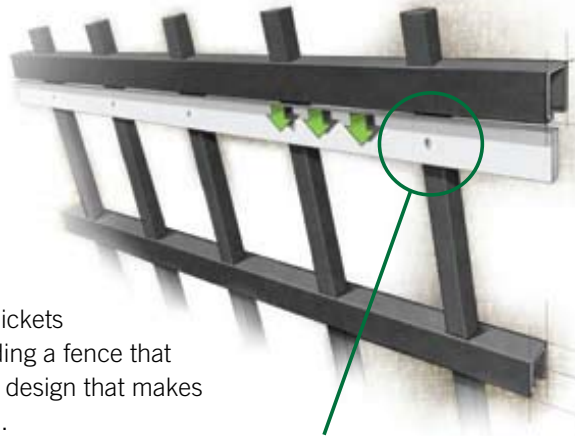

Cover Image: 54" Granite Home Series - Black and 6' Dogwood Cambium Red Cedar

Introducing Corigin™ Technology

Better from the inside out

ActiveYards has a whole new way for you to think about aluminum fencing. With a patent-pending construction system called Corigin, we connect the pickets and rails from the inside, fortifying the core and building a fence that outperforms all other standard fencing. It's a smarter design that makes ActiveYards the strong, beautiful choice for your yard.

Our Strength is at the Core

ActiveYards aluminum fencing with Corigin technology features a solid metal core that runs through the center of each rail to help it stand strong through the seasons.

What's the biggest difference? No screws. With time and weather, screws on traditionally built fences can loosen, rust or break. Our core is designed with interior locking pivots that grip each picket of the fence just as tightly as screws, but without the wear and tear.

Locking Core Pivot

Beauty from all Angles

A key to a beautiful fence is its ability to rack or flex and follow the natural slopes of your yard. Corigin technology allows our fencing to rack farther so that it can flex to angles that other standard fencing just can't.

traditionally built fences

Corigin technology

Part of the reason our fencing racks better is because ActiveYards aluminum fencing eliminates screws altogether. Not only does this make for a more gracefully laying boundary, it also eliminates the eyesore of screws. With ActiveYards aluminum fencing, you have a perfectly smooth-looking fence from both sides. Now you can love every view of your yard.