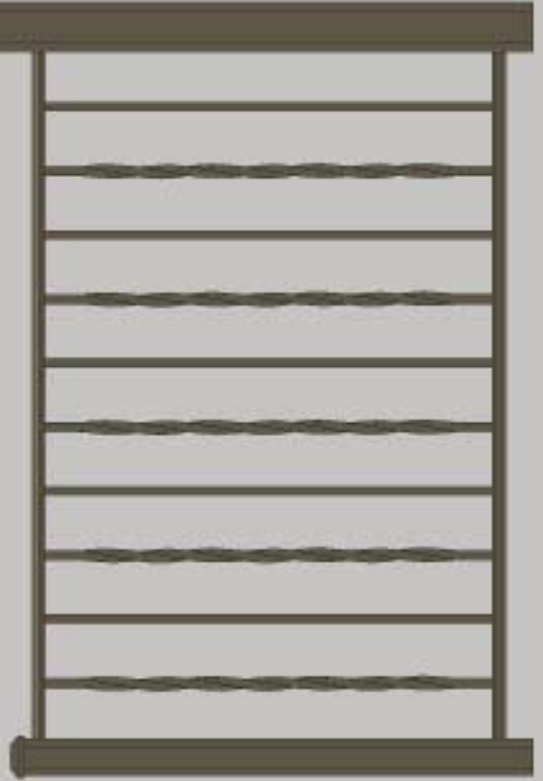

Picket Profile
Alternate Square & Twisted

WHITE

BLACK

BRONZE