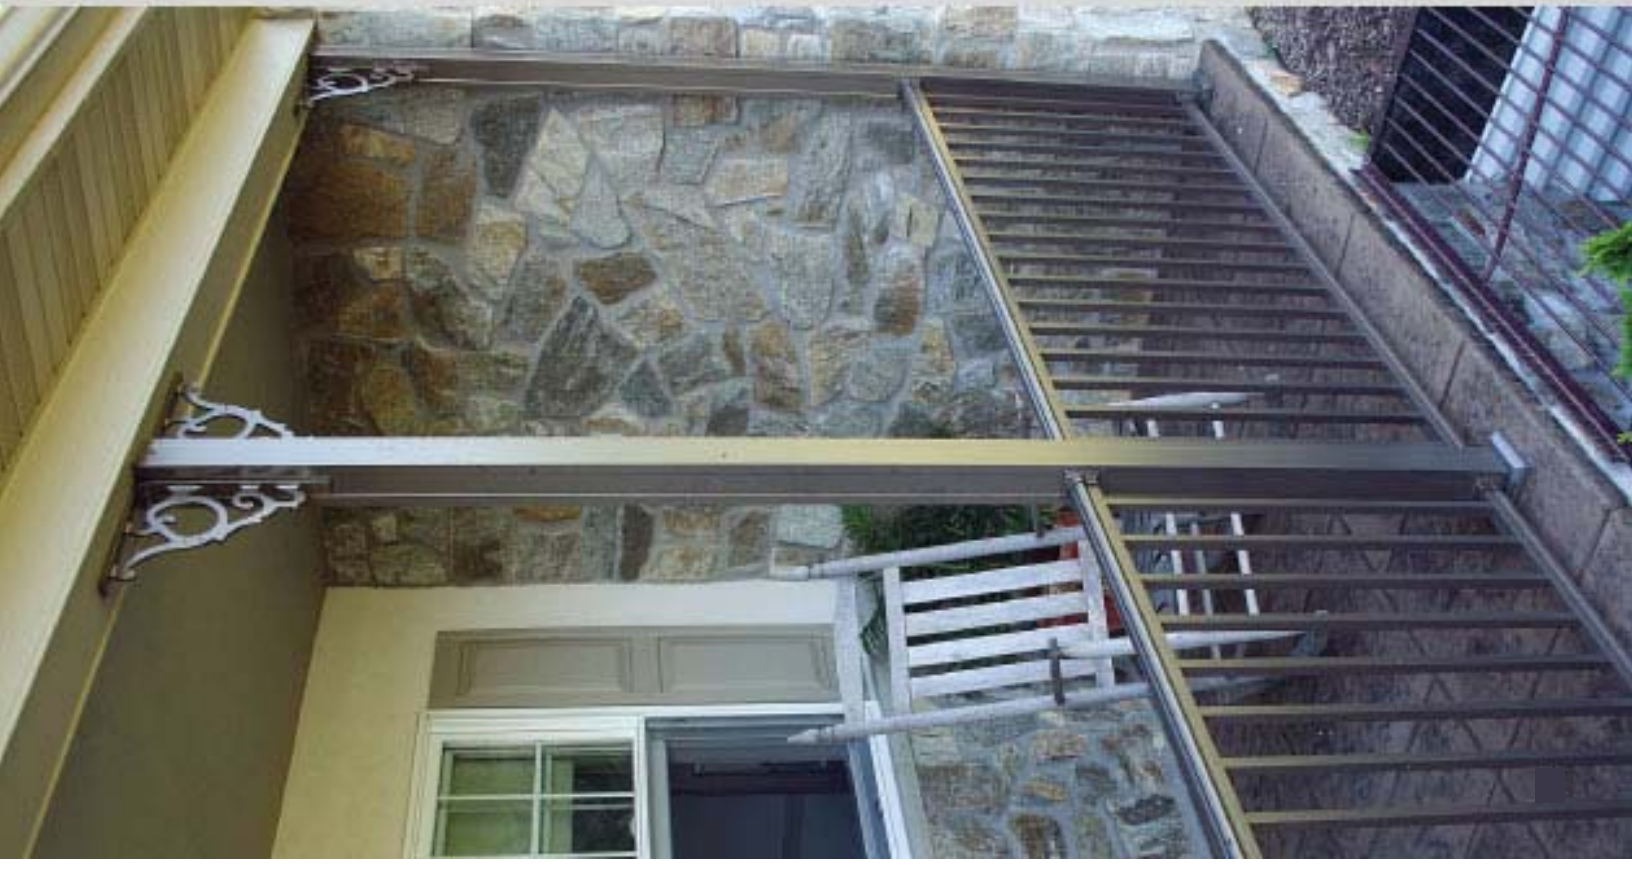

Trim Ring
Black, Bronze or White

6" x 6" x 108"

4" x 4" x 108"

3 1/4" x 3 1/4" x 108"

Glass Panel Railing

6' LEVEL SECTION ONLY

Available in 6' sections

Includes railing section support for each section