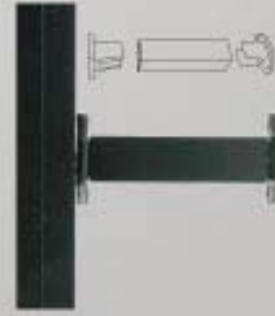

Gates e3 Hardware

Regular Multi-Adjust Hinge
Available in regular or heavy duty approx. 3 3/4" high

Lock-Latch Deluxe
Can be keyed to fit your house keys approx. 6 3/4" high Black or White

Self-Closing Gate Hinges
Available in regular or heavy duty approx. 3 3/4" high

Lockable Gate Latch
approx. 6" high

Optional Kit External Access Kit
Lockable Push-Button operates latch from outside the fence.

Magna Latch
Pool code approved

18" & 24" Gate Drop Pin Latch

Drop Pin Plate

Optional Gate Handle
approx. 5" high

Brackets

BRACKETS AND ACCESSORIES

Brackets are available for not only straight and 32° to 36° step sections, but 45° corners, 22½° angle, swivel mounts and unusual step installations as well.

Round Column Adaptor Kit
for 6"-8" round columns. Used with brackets that are supplied with sections.

Railing Section Support

Spray Paint Can
Spray Paint Pen
Black, Bronze or White

Straight Top & Bottom Brackets
set of 4 (2 each)