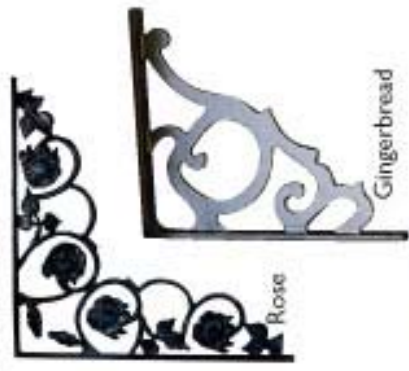

24" Post Bracket Plus

Has a 1/2" steel base plate. For concrete. Available for: 3 1/4" posts (24" high)
Sold with concrete fasteners (meets IBC commercial code requirements for 6' sections)

New Product

Buffalo Series

Belly Picket

Potomac Series

Hammered Belly Picket

Portland
STRUCTURAL AND
HOLLOW PORCH POST

Corner Scrolls

Mounting Brackets
Included with porch posts

**Aluminum Round Column
Trim/Mounting Bracket**
7 1/2" x 7 1/2"

Trim Ring
Black, Bronze or White

6" x 6" x 108"

4" x 4" x 108"

3 1/4" x 3 1/4" x 108"

Glass Panel Railing

6' LEVEL SECTION ONLY

Available in 6' sections

Includes railing section support for each section