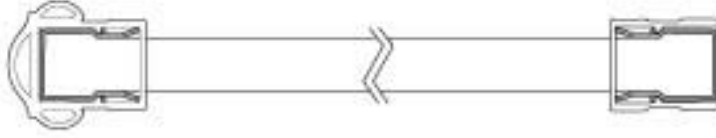

Shown mounted

End Post Accent

Available in Black, White or Bronze

Baluster Options

Somerset

Richmond

Trenton

Hampton

Dayton

Easton

Railing Profiles

Drains in the bottom rail allow any moisture to escape.

Unique full length PVC inserts in both the top and bottom rails allow a faster, "screwless" assembly and create a tight, quiet fit.