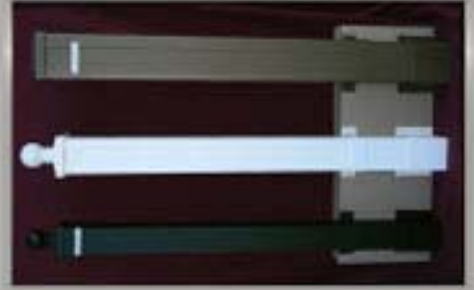

Post Side Mount Brackets

Cross Over Adapter
Enables standard top rail to be installed
on top of newel posts.