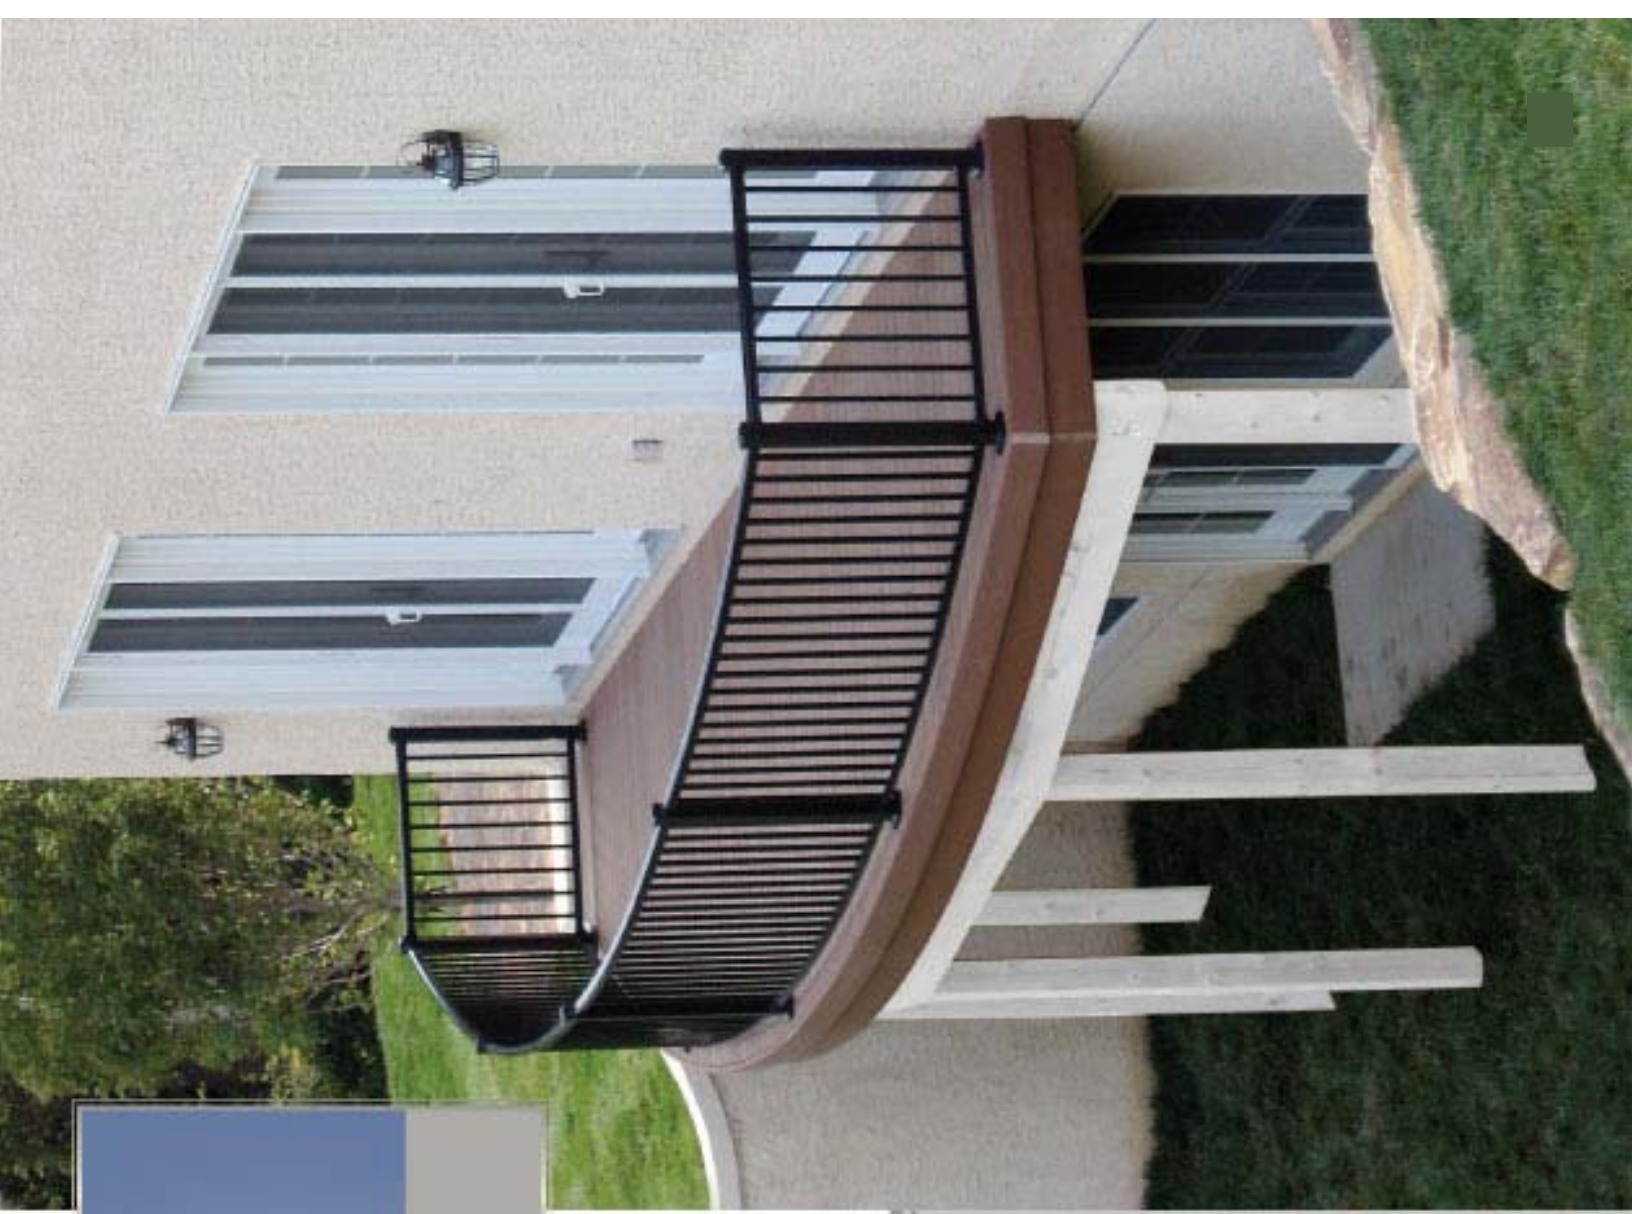

BRONZE

Curved Railing

Custom radiuses can be
fabricated to your specifications.
Minimum radius 24°

WHITE
BLACK
BRONZE

Dayton
6' AND 8' LEVEL & STAIR RAILING

Picket Profile
Decorative

Hampton

6' AND 8' LEVEL & STAIR RAILING