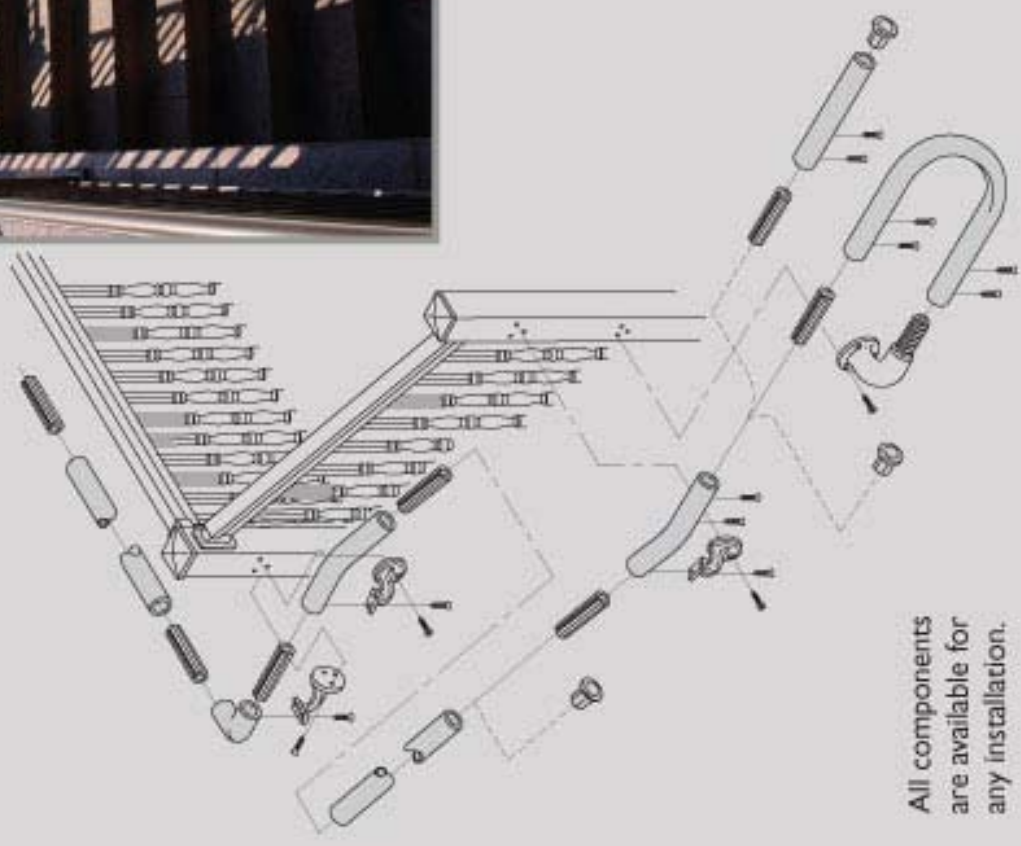

Secondary Handrail

All components are available for any installation.