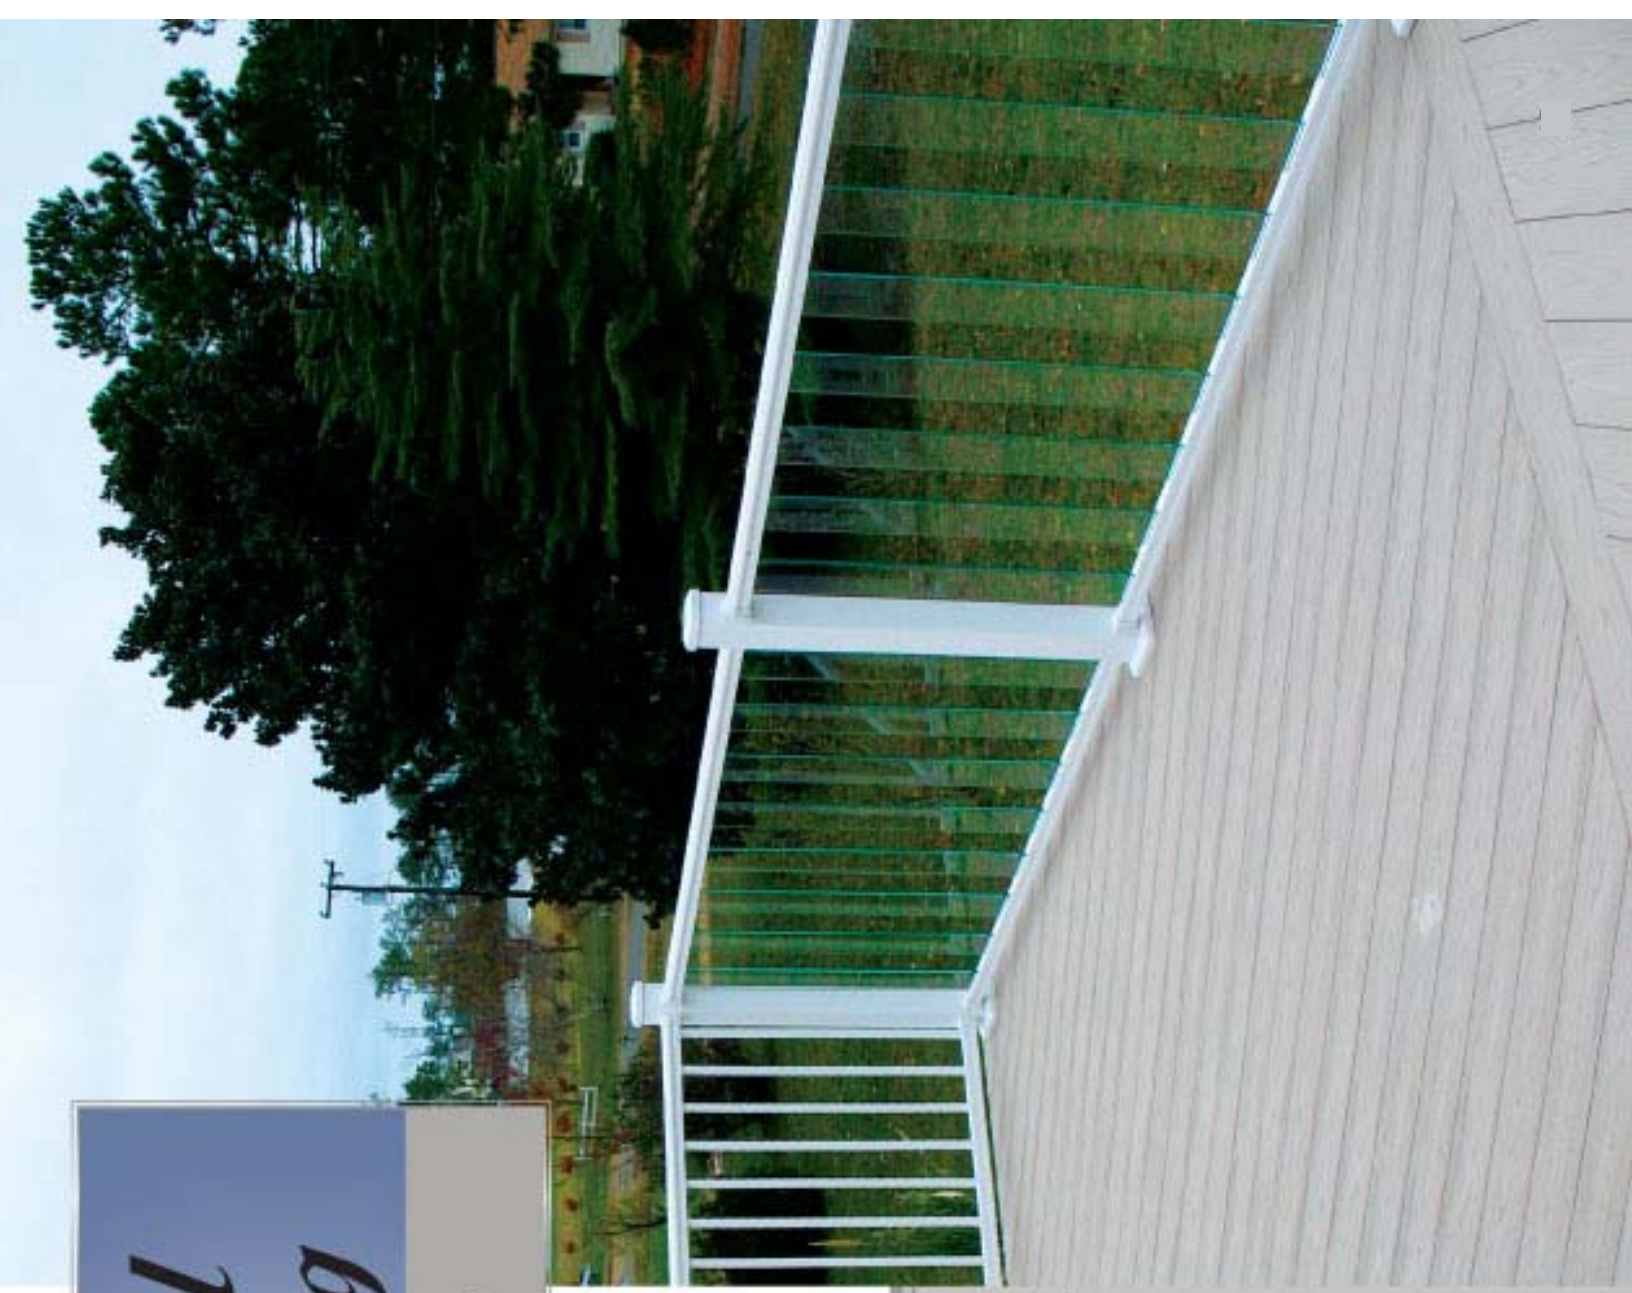

Glass Panel Railing

6' LEVEL SECTION ONLY

Available in 6' sections

Includes railing section support for each section

WHITE

BLACK

BRONZE